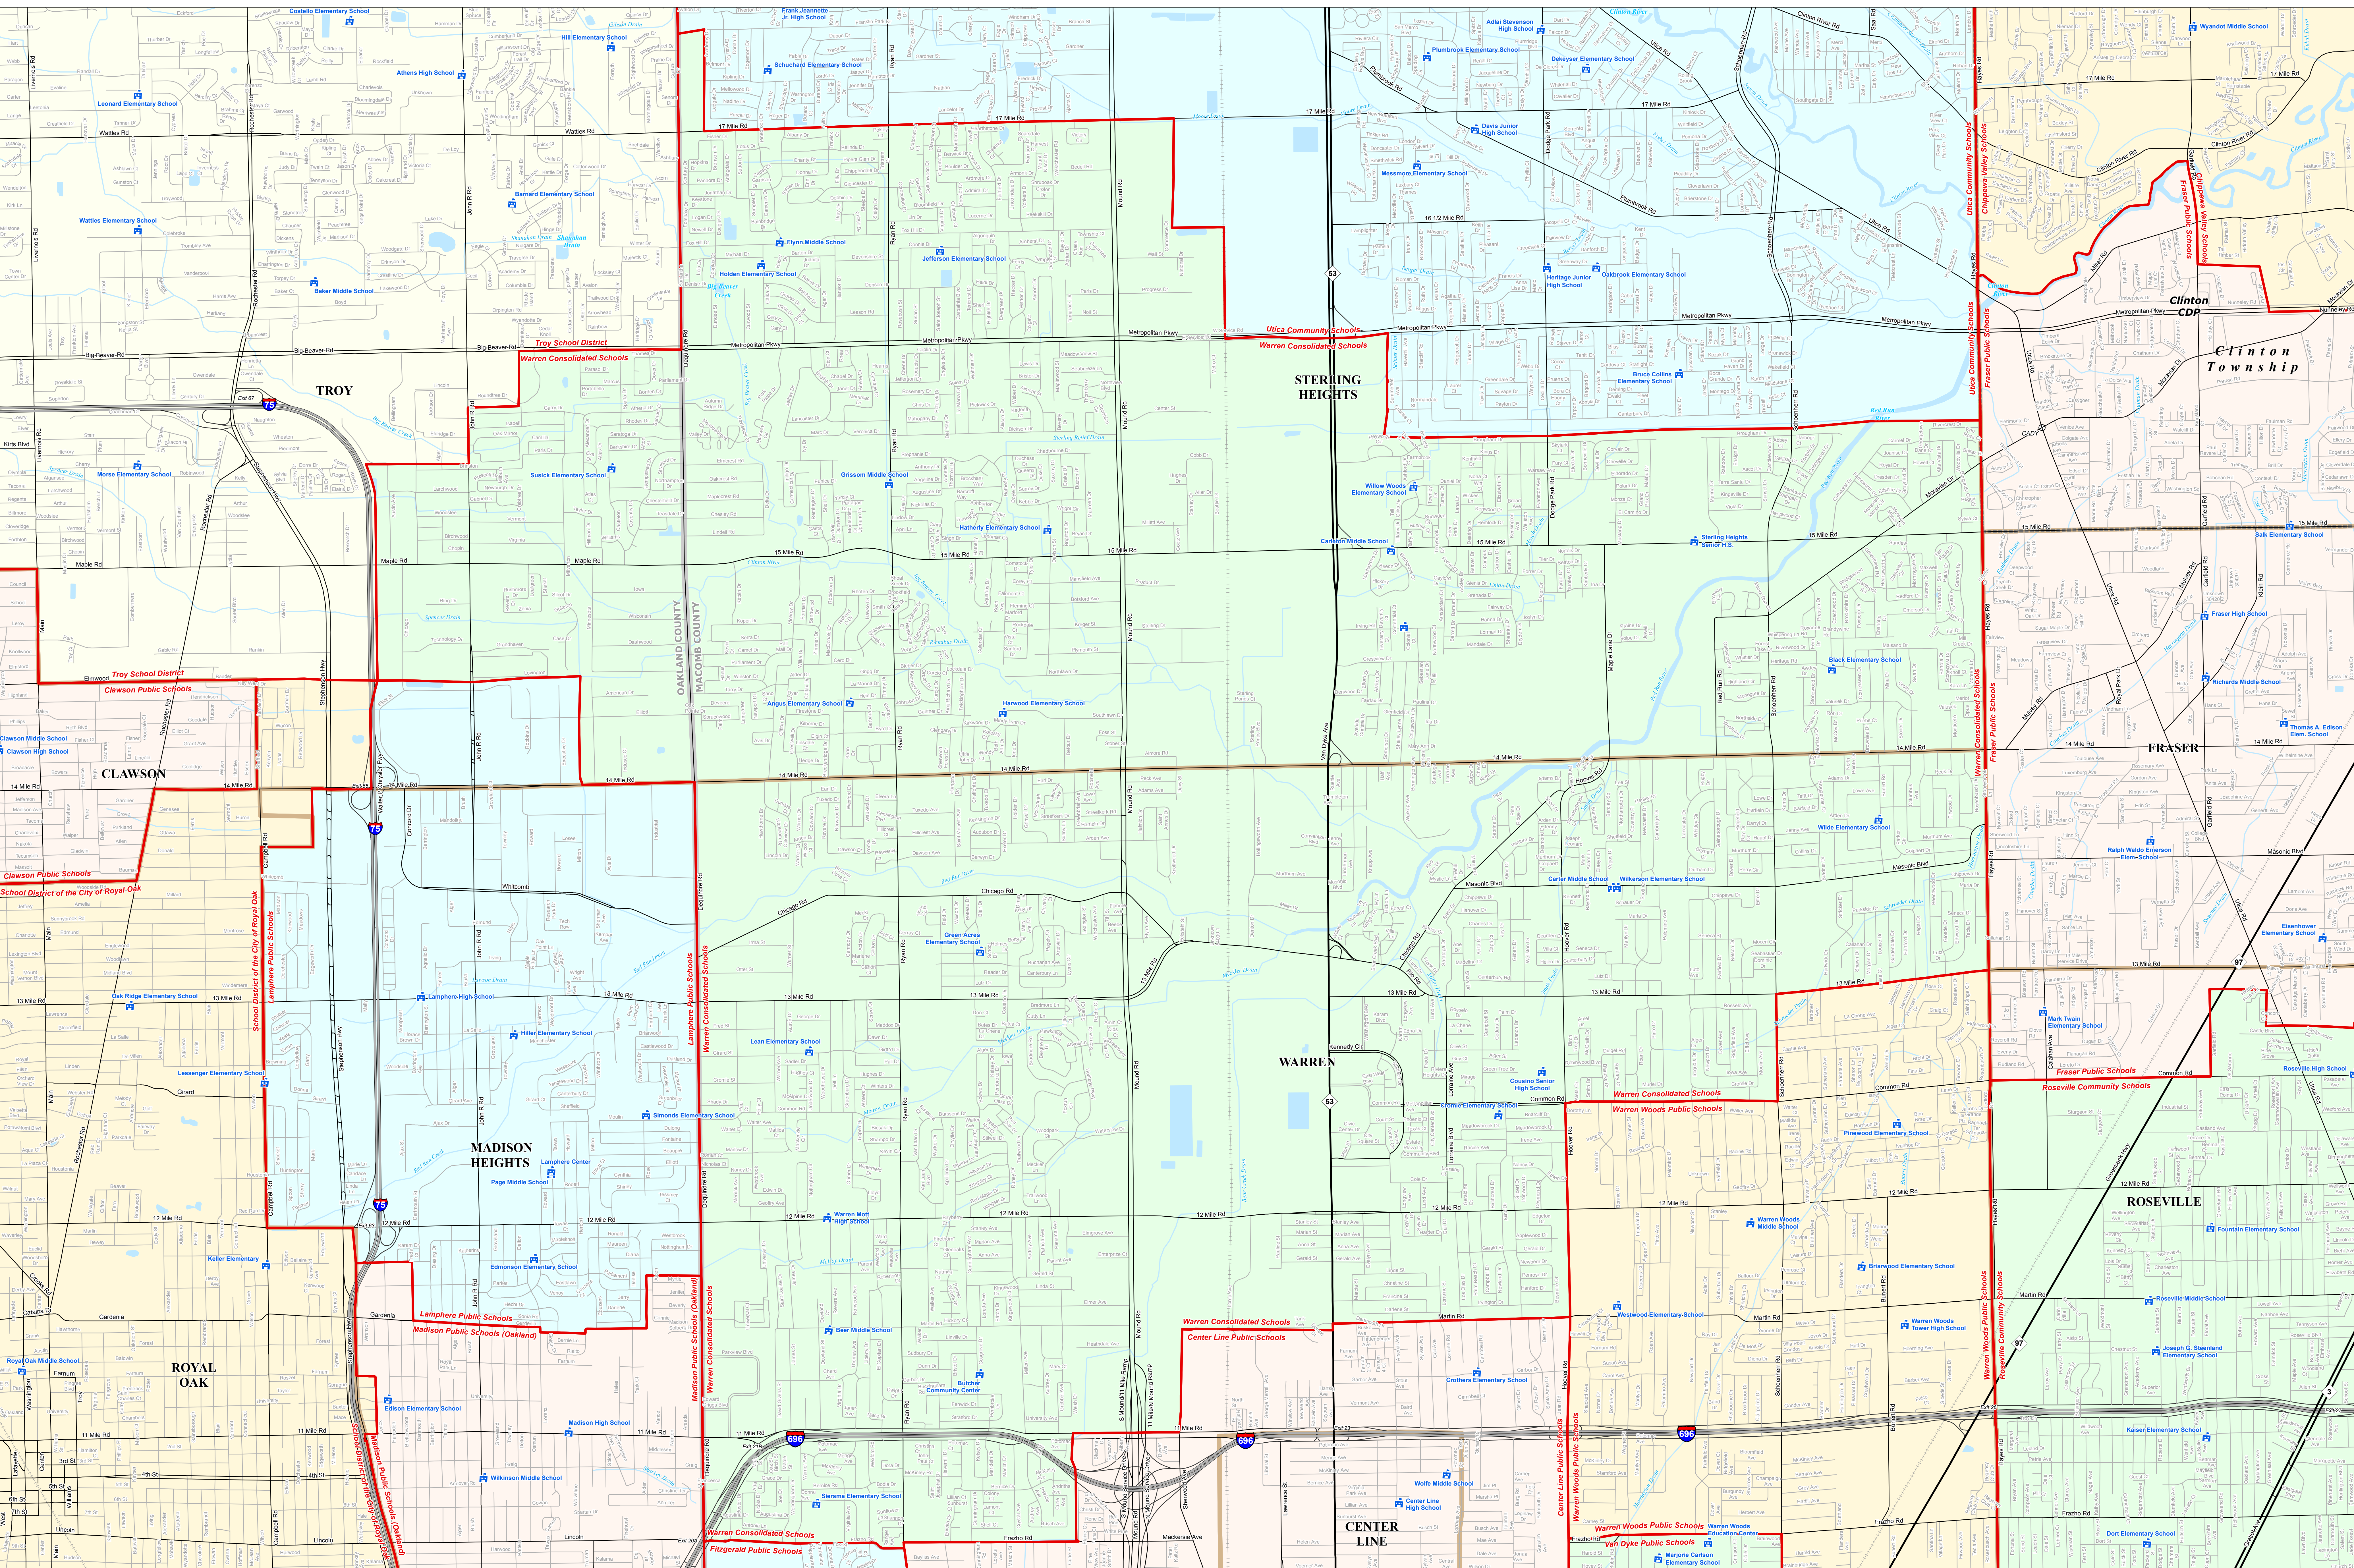

WARREN CONSOLIDATED SCHOOLS

Macomb ISD

0 0.25 0.5 1 Miles

All information presented in this publication is in the public domain and may be reproduced, reprinted, and redistributed as desired.

BTMB
Technology | Mapping | GIS

School District	School	Railroad
County	Water Feature	River, Stream, or Drain
City	Freeway	Highway
Township	Primary Road	Local Road
Village	Census Designated Place